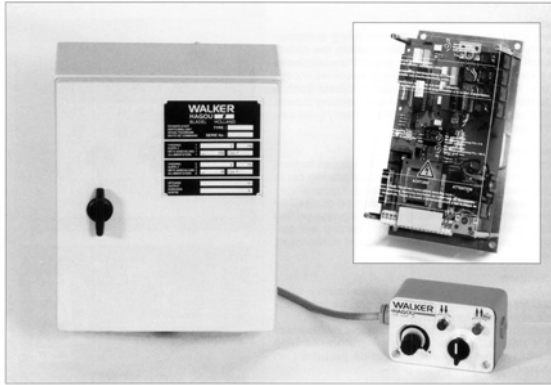

VUE

Controllers for Electrofine and Unigrip magnetic chucks

- Micro processor
- Safety interlocks
- Variable holding force
- Complete demagnetization
- CE

Control in enclosure IP54 with remote control

Input voltage: 230Vac, 50/60Hz

Output voltage: 10..110Vdc

Code	Description	Maximum power[W]
42.62.002	VUE 360	360
42.62.003	VUE 850	850
42.62.004	VUE 1250	1250

Control without enclosure

Remote control optional

Input voltage: 230Vac, 50/60Hz

Output voltage: 10..110Vdc

Code	Description	Maximum power[W]
42.62.203	VUES 360	360
42.62.204	VUES 850	850
42.62.205	VUES 1250	1250
42.62.200	Remote control	-

Control in enclosure IP54 with transformer and remote control